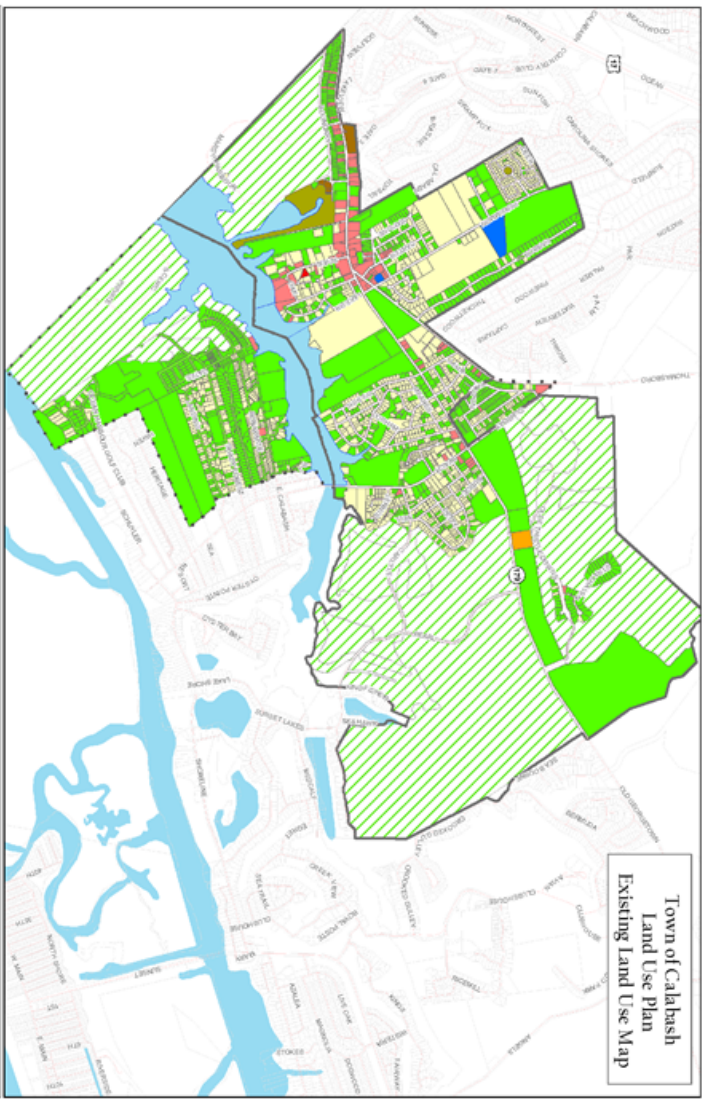

Town of Calhoun
Land Use Plan
Existing Land Use Map

Map 9

Legend

	Outer Town Line		Commercial		Residential
	Old Town		Call Center		Residential MP
	Old Town RT		Government		Residential Common Area
	Historic		Historic/Religious		Undeveloped
	Historical Region		Creek/Stream		Creek/Stream